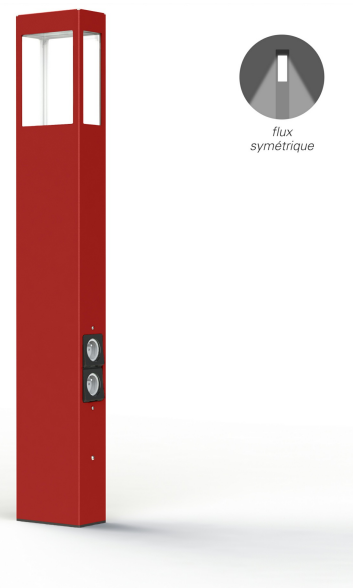

Tetra

catalogue 2024 p. 48

ref. 162233110

EAN. 3663660253291

Model 4

Technical data

Rated voltage	230V AC
Input voltage range	100 - 240 V AC
Driver output	350mA
Class	1
IP	65
IK	10
Diffuser	Clear polycarbonate
Bulb cover	No
Source	Built-in LED
Color temperature real output	2700°K warm white SYM
Real light output	797 lm
Total consumption	12 W
Energy class	-
Luminous efficacy	66
IRC	>80
SDCM	5
Dimmable	No
Ta	-
Led lifetime	72000 h (L80/B10)
Ambient temperature range	-10 ~50°C
UGR	-
ULR	1.0%
Photobiological Risk group	RG0
Fixing kit	Yes
With sensor	No
With IP55 socket	Yes

[Download the installation manual](#)

Tetra

catalogue 2024 p. 48

ref. 162233110

EAN. 3663660253291

Model 4

Materials and finishes

Material	aluminium
Colour	Tomato red - 110