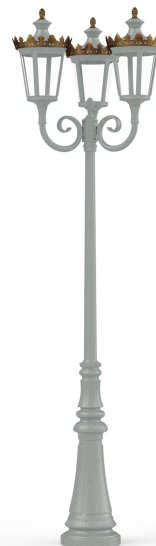

Louvre

catalogue 2024 p. 218

ref. 133120105

EAN. 3663660290012

Model 10

Technical data

| | |
|-------------------------------|-------------------------|
| Rated voltage | 230V AC |
| Input voltage range | 100 - 240 V AC |
| Driver output | 700mA |
| Alimentation output | - |
| Class | 1 |
| IP | 44 |
| IK | - |
| Diffuser | one-piece clear glass |
| Bulb cover | - |
| Source | Built-in LED |
| Color temperature real output | 2700°K warm white |
| Real light output | 2316 lm |
| Total consumption | 3x13 W |
| Energy class | D (Source LED) |
| Luminous efficacy | 59 |
| IRC | 83 |
| SDCM | - |
| Optic | - |
| Dimmable | No |
| Ta | - |
| Led lifetime | 50000 h (L90/B50) |
| Ambient temperature range | -10 ~50°C |
| UGR | - |
| ULR | - |
| Photobiological Risk group | No |
| THDI | - |
| Fixing kit | Anchor bolts on request |
| With sensor | No |
| With IP55 socket | No |

[Download the installation manual](#)

Louvre

catalogue 2024 p. 218

ref. 133120105

EAN. 3663660290012

Model 10

Materials and finishes

| | |
|----------|----------------------------|
| Material | aluminium |
| Colour | Silk grey - 105 - RAL 7044 |