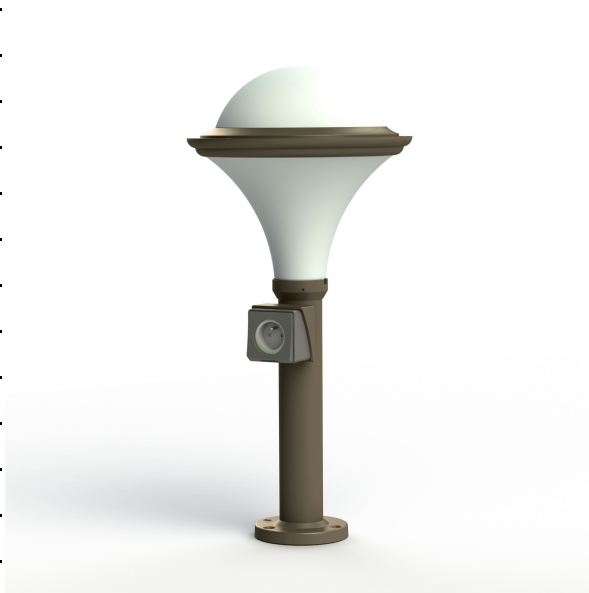

Dallas

catalogue 2024 p. 182

ref. 119008054

EAN. 3663660203937

Model 7

Technical data

Rated voltage	230V AC
Input voltage range	230 - 250 V AC
Driver output	-
Alimentation output	-
Class	1
IP	44
IK	10
Diffuser	Opal polycarbonate
Bulb cover	No
Source	E27
Color temperature real output	-
Real light output	- lm
Total consumption	- W
Energy class	Classe de la lampe (non fournie)
Luminous efficacy	-
IRC	-
SDCM	-
Optic	-
Dimmable	-
Ta	-
Led lifetime	-
Ambient temperature range	-10 ~50°C
UGR	-
ULR	-
THDI	-
Fixing kit	Yes
With sensor	No
With IP55 socket	Yes

[Download the installation manual](#)

Dallas

catalogue 2024 p. 182

ref. 119008054

EAN. 3663660203937

Model 7

Materials and finishes

Material	aluminium
Colour	Sandstone - 054