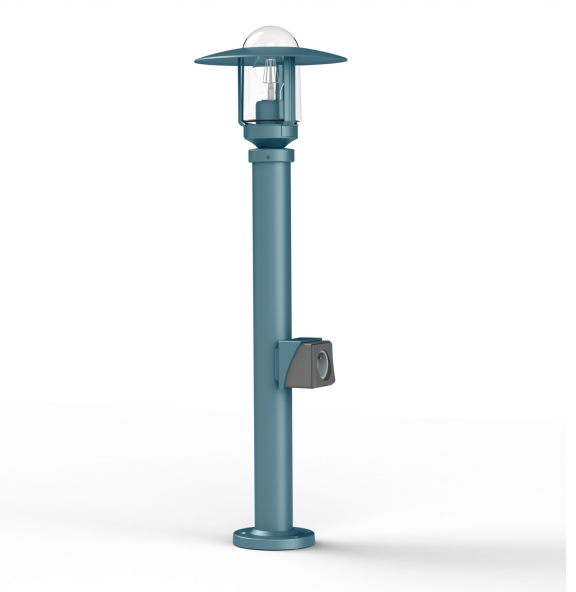

## Technical data

Rated voltage	200 to 240 - 50/60Hz
Input voltage range	230 - 250 V AC
Driver output	-
Alimentation output	-
Class	1
IP	44
IK	-
Diffuser	Clear glass
Bulb cover	-
Source	E27
Color temperature real output	-
Real light output	- lm
Total consumption	- W
Energy class	Classe de la lampe (non fournie)
Luminous efficacy	-
IRC	-
SDCM	-
Optic	-
Dimmable	-
Ta	-
Led lifetime	-
Ambient temperature range	-10 ~50°C
UGR	-
ULR	-
THDI	-
Fixing kit	Yes
With sensor	No
With IP55 socket	Yes

## Materials and finishes

Material	aluminium
Colour	Blue - 111
Colour of the support	Blue - 111