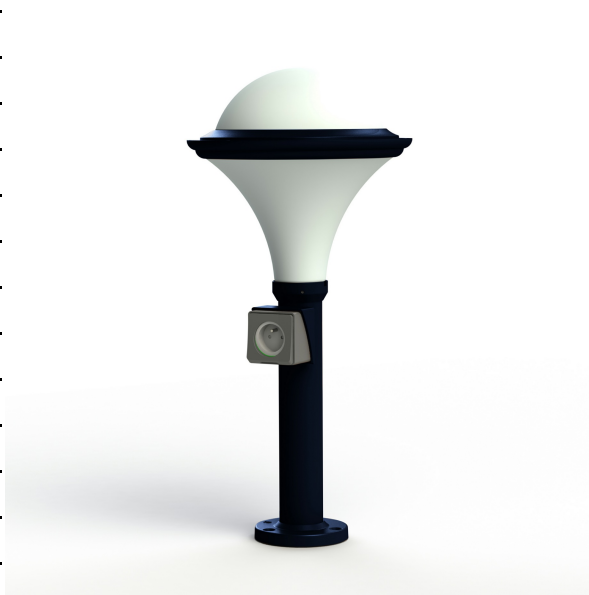

Dallas

catalogue 2024 p. 182

ref. 119008065

EAN. 3663660203814

Model 7

Technical data

Rated voltage	230V AC
Input voltage range	230 - 250 V AC
Driver output	-
Alimentation output	-
Class	1
IP	44
IK	10
Diffuser	Opal polycarbonate
Bulb cover	No
Source	E27
Color temperature real output	-
Real light output	- lm
Total consumption	- W
Energy class	Classe de la lampe (non fournie)
Luminous efficacy	-
IRC	-
SDCM	-
Optic	-
Dimmable	-
Ta	-
Led lifetime	-
Ambient temperature range	-10 ~50°C
UGR	-
ULR	-
THDI	-
Fixing kit	Yes
With sensor	No
With IP55 socket	Yes

[Download the installation manual](#)

Dallas

catalogue 2024 p. 182

ref. 119008065

EAN. 3663660203814

Model 7

Materials and finishes

Material	aluminium
Colour	Steel blue - 065 - RAL 5011