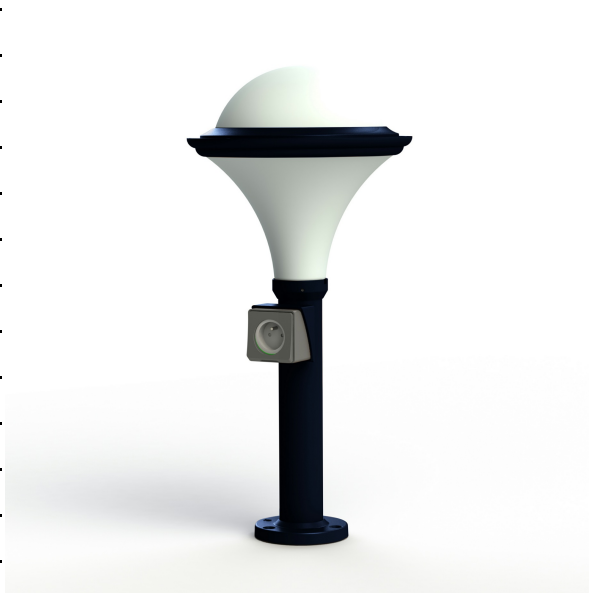

Dallas

catalogue 2024 p. 182

ref. 119008065

EAN. 3663660203890

Model 7

Technical data

Rated voltage	230V AC
Input voltage range	230 - 250 V AC
Driver output	-
Alimentation output	-
Class	1
IP	44
IK	10
Diffuser	Opal polycarbonate
Bulb cover	No
Source	E27
Color temperature real output	-
Real light output	- lm
Total consumption	- W
Energy class	Classe de la lampe (non fournie)
Luminous efficacy	-
IRC	-
SDCM	-
Optic	-
Dimmable	-
Ta	-
Led lifetime	-
Ambient temperature range	-10 ~50°C
UGR	-
ULR	-
THDI	-
Fixing kit	Yes
With sensor	No
With IP55 socket	Yes

[Download the installation manual](#)

Dallas

catalogue 2024 p. 182

ref. 119008065

EAN. 3663660203890

Model 7

Materials and finishes

Material	aluminium
Colour	Steel blue - 065 - RAL 5011