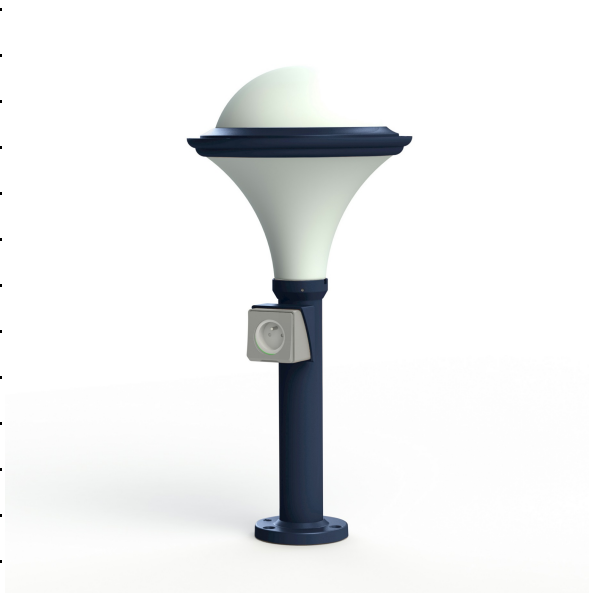

Dallas

catalogue 2024 p. 182

ref. 119008134

EAN. 3663660276740

Model 7

Technical data

Rated voltage	230V AC
Input voltage range	230 - 250 V AC
Driver output	-
Alimentation output	-
Class	1
IP	44
IK	10
Diffuser	Opal polycarbonate
Bulb cover	No
Source	E27
Color temperature real output	-
Real light output	- lm
Total consumption	- W
Energy class	Classe de la lampe (non fournie)
Luminous efficacy	-
IRC	-
SDCM	-
Optic	-
Dimmable	-
Ta	-
Led lifetime	-
Ambient temperature range	-10 ~50°C
UGR	-
ULR	-
THDI	-
Fixing kit	Yes
With sensor	No
With IP55 socket	Yes

[Download the installation manual](#)

Dallas

catalogue 2024 p. 182

ref. 119008134

EAN. 3663660276740

Model 7

Materials and finishes

Material	aluminium
Colour	Matt azure blue - 134