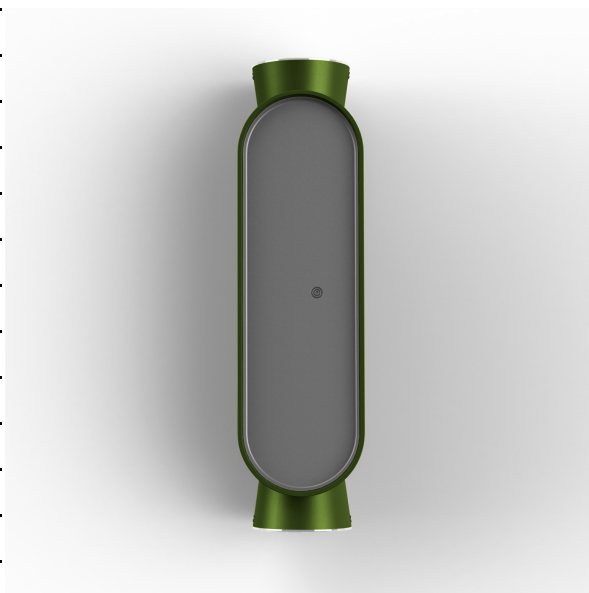

Technical data

Rated voltage	230V AC
Input voltage range	100 - 240 V AC
Class	2
IP	65
IK	10
Diffuser	Polycarbonate black
Bulb cover	-
Source	Built-in LED
Color temperature real output	3000°K warm white
Real light output	980 lm
Total consumption	17 W
Energy class	F (Source LED)
Luminous efficacy	58
IRC	>80
SDCM	-
Optic	-
Dimmable	No
Ta	-
Ambient temperature range	-10 ~50°C
UGR	-
ULR	-
Photobiological Risk group	No
Fixing kit	Yes
With sensor	No
With IP55 socket	No

[Download the installation manual](#)

Materials and finishes

Material	aluminium
Colour	Fern green - 109 - RAL 6025

Logistic data

Product dimensions	H.377 L.99 P.110
Net weight	1.740 Kg
Gross weight	1.880 Kg
Package dimensions 1	H.400 L.170 P.100