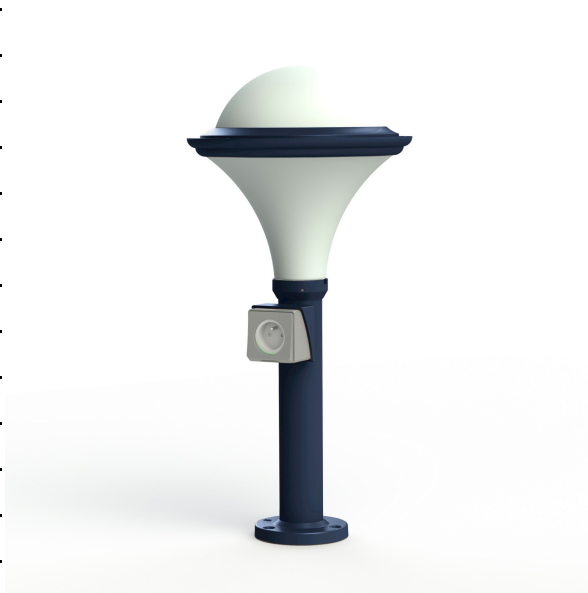

Dallas

catalogue 2024 p. 182

ref. 119008134

EAN. 3663660276757

Model 7

Technical data

Rated voltage	230V AC
Input voltage range	230 - 250 V AC
Driver output	-
Alimentation output	-
Class	1
IP	44
IK	10
Diffuser	Opal polycarbonate
Bulb cover	No
Source	E27
Color temperature real output	-
Real light output	- lm
Total consumption	- W
Energy class	Classe de la lampe (non fournie)
Luminous efficacy	-
IRC	-
SDCM	-
Optic	-
Dimmable	-
Ta	-
Led lifetime	-
Ambient temperature range	-10 ~50°C
UGR	-
ULR	-
THDI	-
Fixing kit	Yes
With sensor	No
With IP55 socket	Yes

[Download the installation manual](#)

Dallas

catalogue 2024 p. 182

ref. 119008134

EAN. 3663660276757

Model 7

Materials and finishes

Material	aluminium
Colour	Matt azure blue - 134