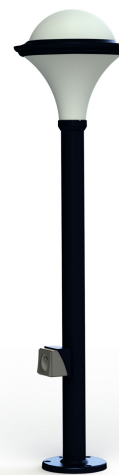

Dallas

catalogue 2024 p. 182

ref. 119012065

EAN. 3663660204163

Model 8

Technical data

Rated voltage	230V AC
Input voltage range	230 - 250 V AC
Driver output	-
Alimentation output	-
Class	1
IP	44
IK	10
Diffuser	Opal polycarbonate
Bulb cover	No
Source	E27
Color temperature real output	-
Real light output	- lm
Total consumption	- W
Energy class	Classe de la lampe (non fournie)
Luminous efficacy	-
IRC	-
SDCM	-
Optic	-
Dimmable	-
Ta	-
Led lifetime	-
Ambient temperature range	-10 ~50°C
UGR	-
ULR	-
THDI	-
Fixing kit	Yes
With sensor	No
With IP55 socket	Yes

[Download the installation manual](#)

Dallas

catalogue 2024 p. 182

ref. 119012065

EAN. 3663660204163

Model 8

Materials and finishes

Material	aluminium
Colour	Steel blue - 065 - RAL 5011