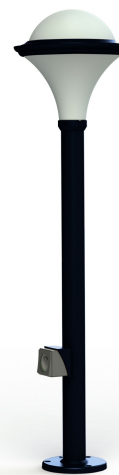

Dallas

catalogue 2024 p. 182

ref. 119012065

EAN. 3663660204170

Model 8

Technical data

Rated voltage	230V AC
Input voltage range	230 - 250 V AC
Driver output	-
Alimentation output	-
Class	1
IP	44
IK	10
Diffuser	Opal polycarbonate
Bulb cover	No
Source	E27
Color temperature real output	-
Real light output	- lm
Total consumption	- W
Energy class	Classe de la lampe (non fournie)
Luminous efficacy	-
IRC	-
SDCM	-
Optic	-
Dimmable	-
Ta	-
Led lifetime	-
Ambient temperature range	-10 ~50°C
UGR	-
ULR	-
THDI	-
Fixing kit	Yes
With sensor	No
With IP55 socket	Yes

[Download the installation manual](#)

Dallas

catalogue 2024 p. 182

ref. 119012065

EAN. 3663660204170

Model 8

Materials and finishes

Material	aluminium
Colour	Steel blue - 065 - RAL 5011