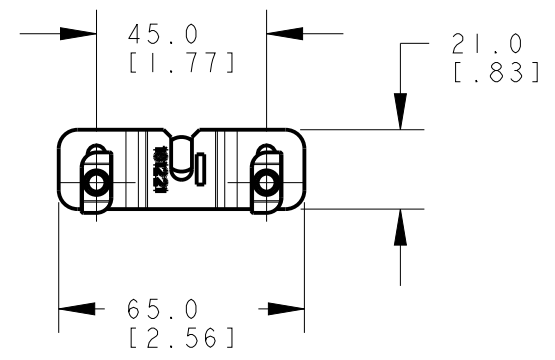

8 7 6 5 4 3 2 1

D
C
B
A

ISOMETRIC VIEW
SCALE 1:2

NOTES:
1. ALL DIMENSIONS ARE MILLIMETERS [INCHES] UNLESS OTHERWISE NOTED.

This drawing is the property of BANNER ENGINEERING CORP. and is proprietary in general and in detail. Its contents shall not be revealed to outside parties without written consent of BANNER.

BANNER ENGINEERING CORP.
P.O. BOX 9414
MINNEAPOLIS, MN 55440

THIRD ANGLE PROJECTION

TITLE
LMBWL B92HK5

SIZE B	DRAWING NO. 183655	REV. A
SCALE 1:2		SHEET 1 OF 1

8 7 6 5 4 3 2 1

PRO/E