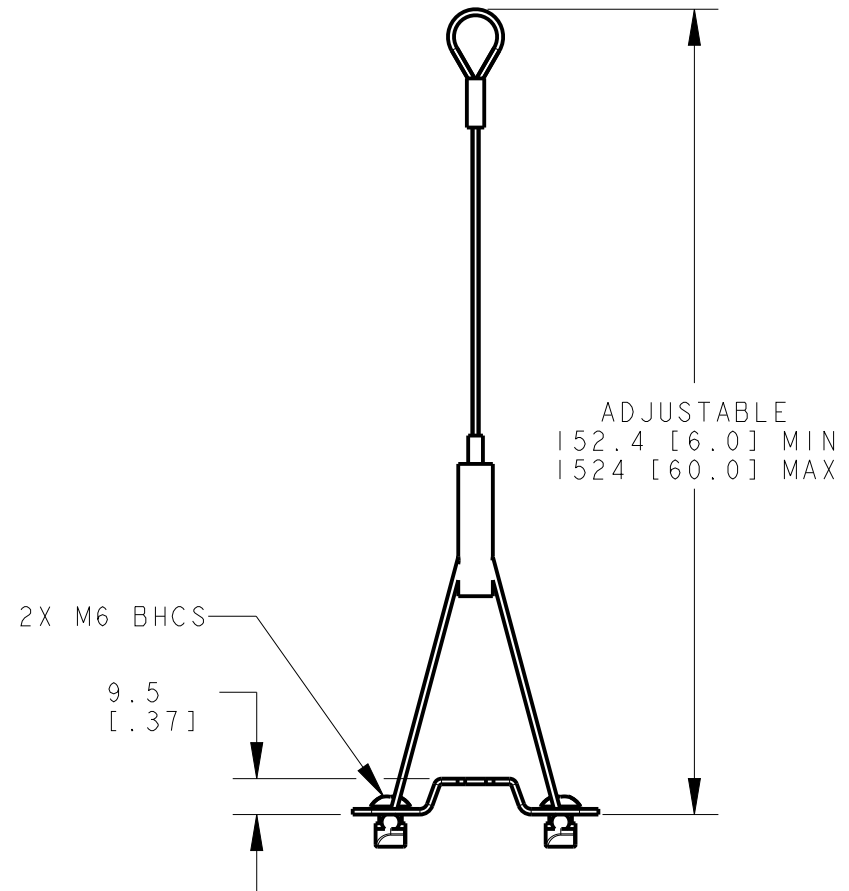

8 7 6 5 4 3 2 1

D
C
B
A

ISOMETRIC VIEW
SCALE 1:2

NOTES:
1. ALL DIMENSIONS ARE MILLIMETERS [INCHES] UNLESS OTHERWISE NOTED.

This drawing is the property of BANNER ENGINEERING CORP. and is proprietary in general and in detail. Its contents shall not be revealed to outside parties without written consent of BANNER.

BANNER ENGINEERING CORP.
P.O. BOX 9414
MINNEAPOLIS, MN 55440

THIRD ANGLE PROJECTION

TITLE
LMBWL B92HK5

SIZE B	DRAWING NO. 183655	REV. A
SCALE 1:2		SHEET 1 OF 1

8 7 6 5 4 3 2 1

PRO/E